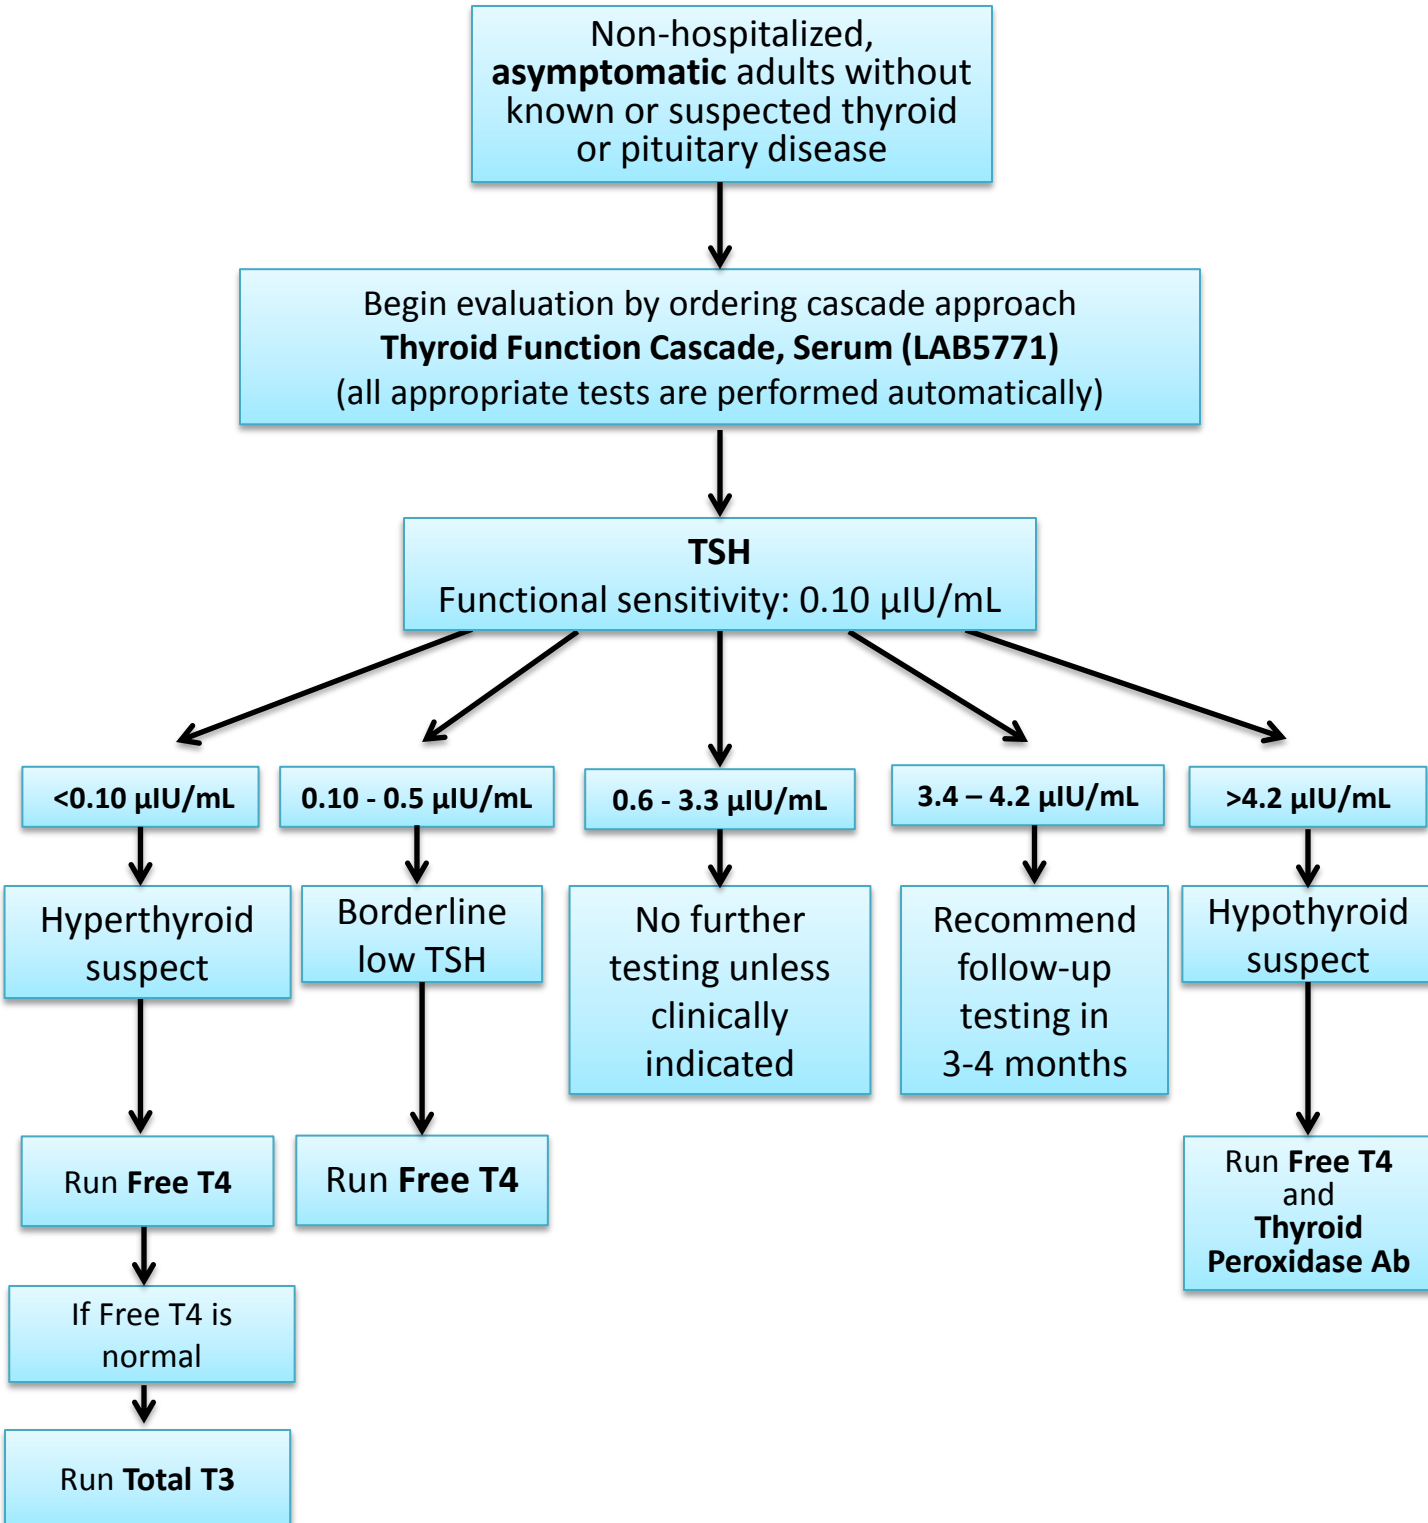

## Thyroid Function Cascade\*

\*Indicated for thyroid function **screening** in adults who are asymptomatic